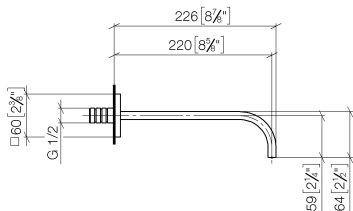

MEM Bath spout for wall mounting - Dark Chrome

MEM

13 801 782

- 220mm projection
- rectangular, air-enriched flow
- rosette 60 x 60 mm
- hole diameter 37 mm
- 1/2" connection
- max. flow 38.5 l/min at 3 bar flow pressure
- WRAS 2203039

13 801 782

mm [inches]

Flow rate chart

Certificates

WRAS_2203039.

13 801 782

Parts for other
finishes can be found
here: [Chrome](#)