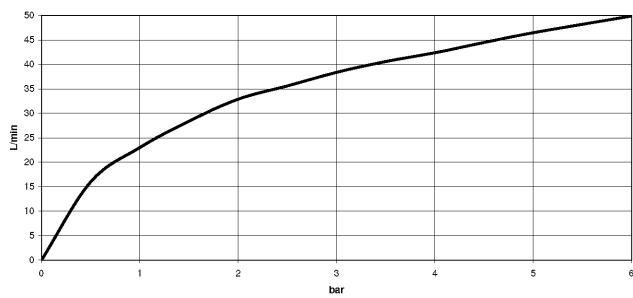

MEM Bath spout for wall mounting - Dark Chrome

MEM

13 801 782

- 220mm projection
- rectangular, air-enriched flow
- rosette 60 x 60 mm
- hole diameter 37 mm
- 1/2" connection
- max. flow 38.5 l/min at 3 bar flow pressure
- WRAS 2203039

13 801 782

mm [inches]

Flow rate chart

Certificates

WRAS_2203039.

13 801 782

Parts for other
finishes can be found
here: [Chrome](#)